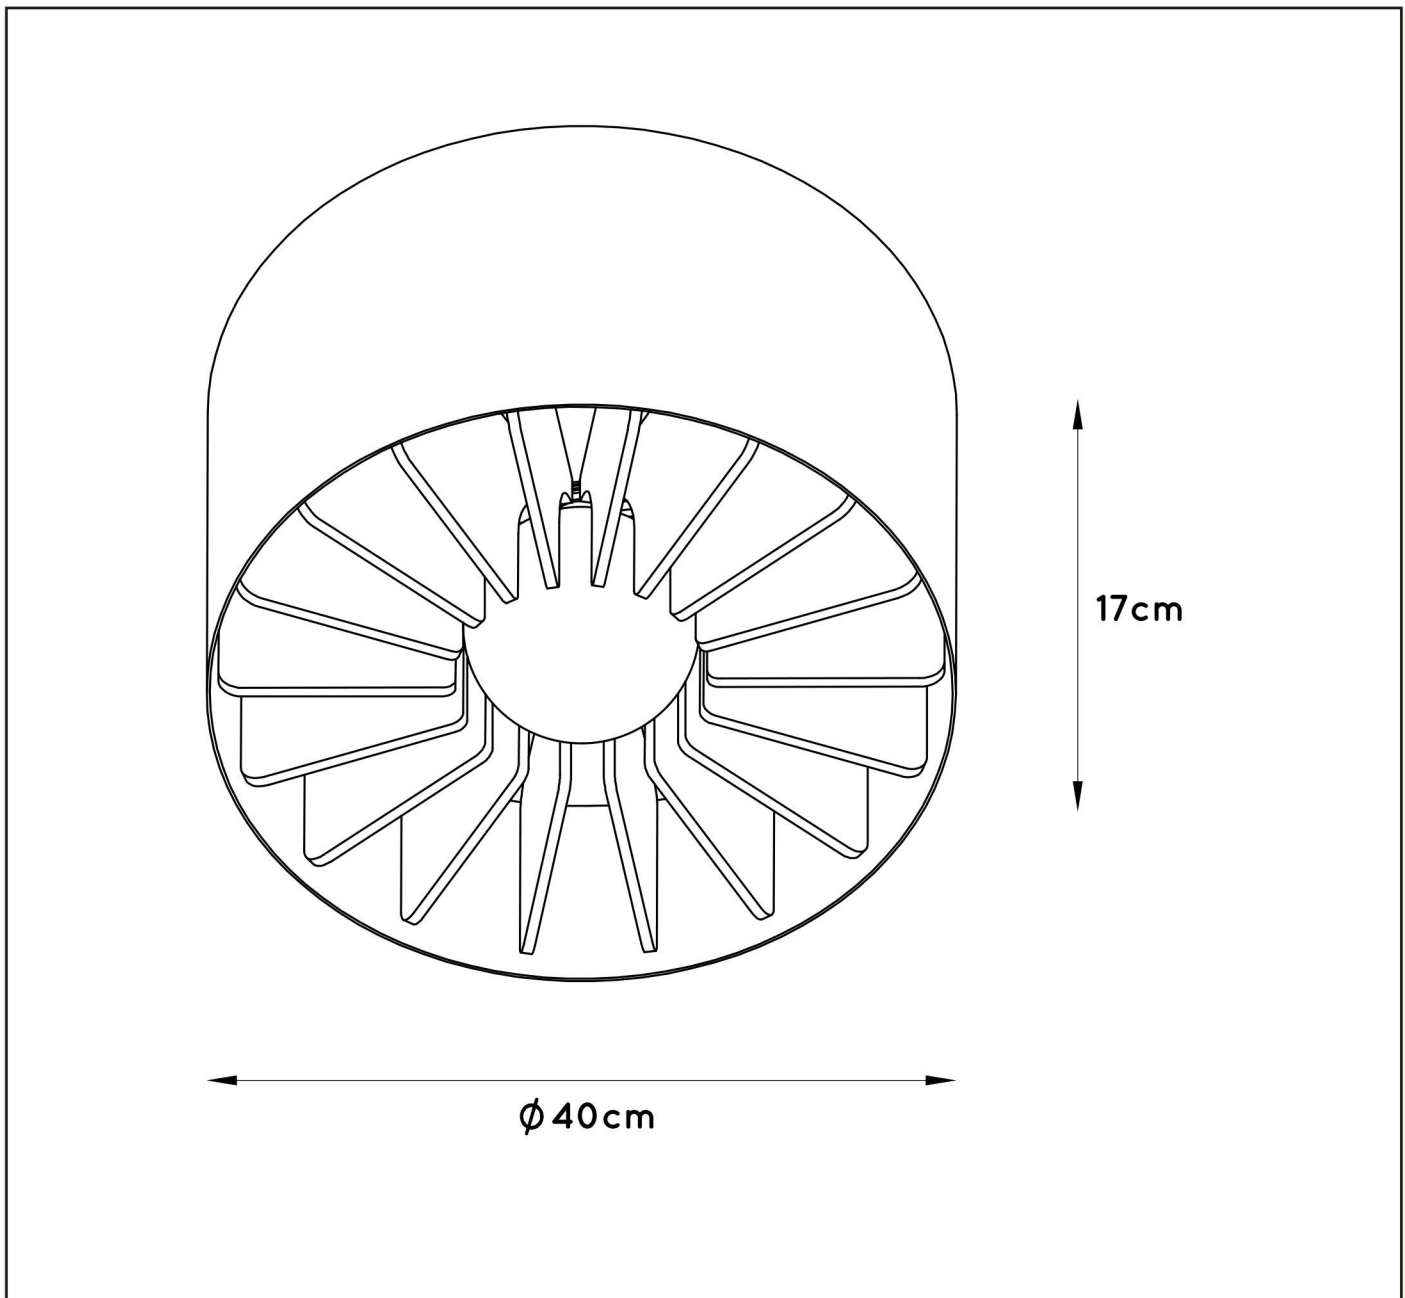

LUCIDE

GENERAL SPECIFICATIONS

**RECOMMENDED LUCIDE
LIGHT SOURCE**

49033/05/62

Light source dimmable : Yes
Light source incl. : No

General

Dimensions LxWxH : 40 cm x 40 cm x 17 cm
Height minimum : -
Height maximum : 17 cm
Dimensions shade LxWxH : -
Main material : Metal,MDF
Ceiling rose material : Metal
Color :black
Style : Modern
Weight : 4.3 kg
Warranty : 2 years

Product specifications

Dimmable : No
Light direction : Around (Diffuse)
Adjustable in height : No
Directional : Not Directional
Cable : Yes, Cable On Product
Cable length : -
Sensor : Without Sensor
Control : Light Switch Control
IP-Class : 20
Electric class : 1
Light source including: No
Lamp socket : E27
Light source number : 1
Power requirements : 220-240V~50Hz
Bulb type & maximum wattage : E27- max.15W

For more specifications of this product please visit
www.lucide.com

LUCIDE

TECHNICAL DRAWING & DIMENSIONS

ZIDANE

item number : 77185/40/30

EAN code : 5411212771032

For more specifications, dimensions please visit
www.lucide.com

LUCIDE

INSTALLATION DRAWING SPECIFICATIONS